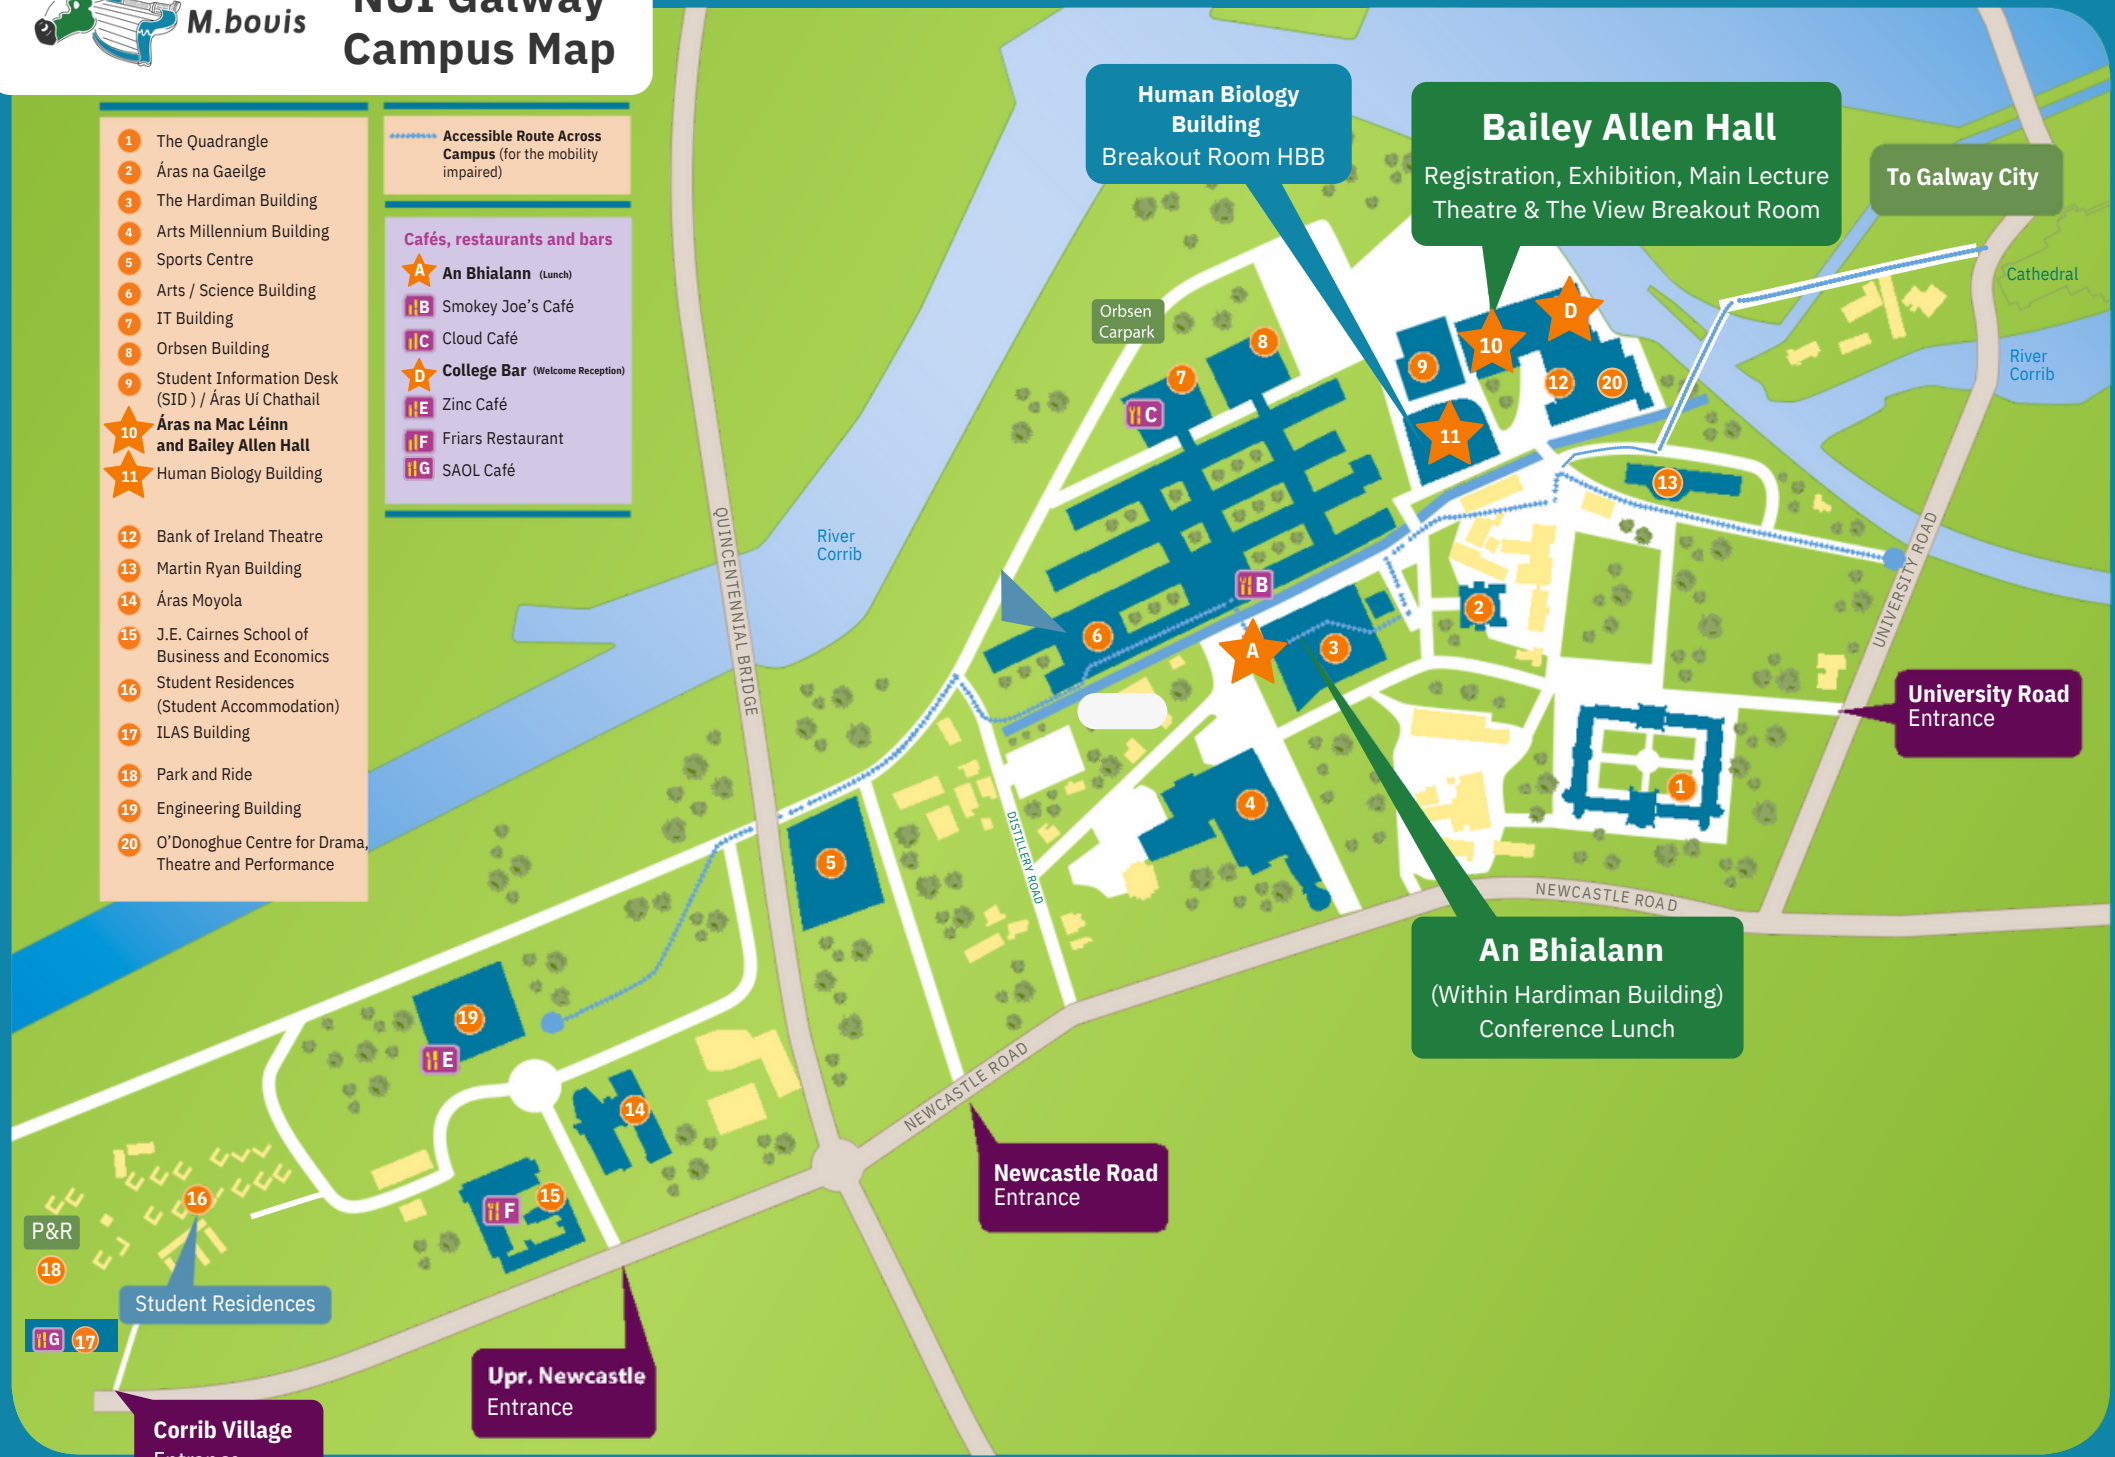

M.bouis

NUI Galway Campus Map

- 1 The Quadrangle
- 2 Áras na Gaeilge
- 3 The Hardiman Building
- 4 Arts Millennium Building
- 5 Sports Centre
- 6 Arts / Science Building
- 7 IT Building
- 8 Orbsen Building
- 9 Student Information Desk (SID) / Áras Uí Chathail
- 10 **Áras na Mac Léinn and Bailey Allen Hall**
- 11 Human Biology Building
- 12 Bank of Ireland Theatre
- 13 Martin Ryan Building
- 14 Áras Moyola
- 15 J.E. Cairnes School of Business and Economics
- 16 Student Residences (Student Accommodation)
- 17 ILAS Building
- 18 Park and Ride
- 19 Engineering Building
- 20 O'Donoghue Centre for Drama, Theatre and Performance

Accessible Route Across Campus (for the mobility impaired)

Cafés, restaurants and bars

- **A** An Bhialann (Lunch)
- **B** Smokey Joe's Café
- **C** Cloud Café
- **D** College Bar (Welcome Reception)
- **E** Zinc Café
- **F** Friars Restaurant
- **G** SAOL Café

Human Biology Building
Breakout Room HBB

Bailey Allen Hall
Registration, Exhibition, Main Lecture Theatre & The View Breakout Room

To Galway City

University Road Entrance

An Bhialann
(Within Hardiman Building)
Conference Lunch

Newcastle Road Entrance

Upr. Newcastle Entrance

Corrib Village Entrance

P&R
18

Student Residences

G 17

Cathedral
River Corrib

Orbsen Carpark

QUINCENTENNIAL BRIDGE

DISTILLERS ROAD

NEWCASTLE ROAD

NEWCASTLE ROAD

UNIVERSITY ROAD